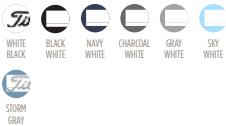

TOUR PERFORMANCE