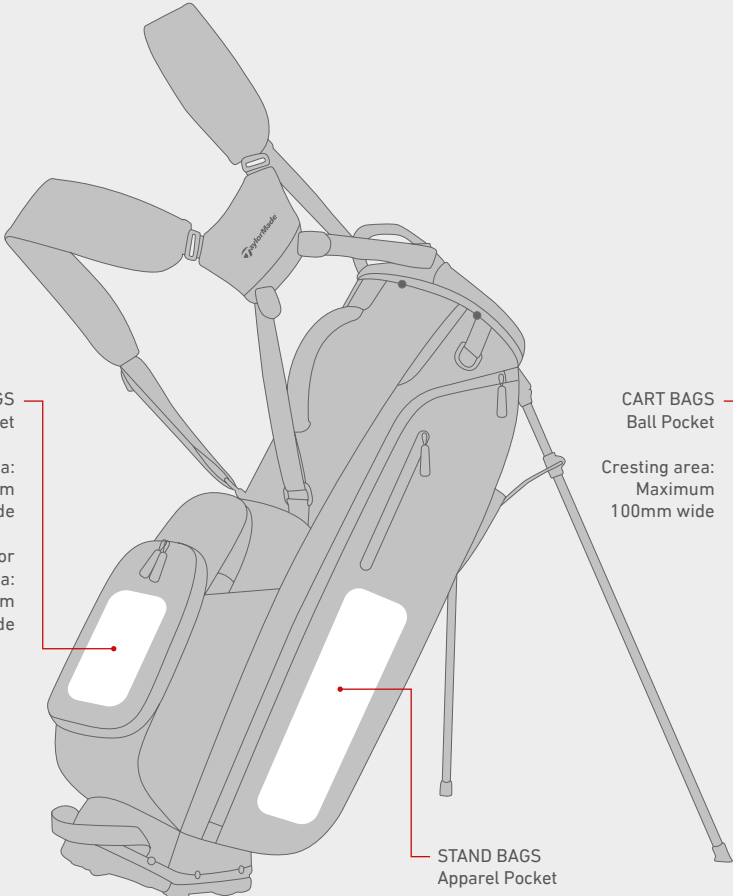

TOUR BAG  
Front Panel

Cresting area:  
Maximum  
140mm wide

STAND BAGS  
Ball Pocket

Cresting area:  
Maximum  
100mm wide

FlexTech Junior  
Cresting area:  
Maximum  
75mm wide

CART BAGS  
Ball Pocket

Cresting area:  
Maximum  
100mm wide

STAND BAGS  
Apparel Pocket

Maximum creasting area:  
250mm in width and  
50mm in height

Screen print only.