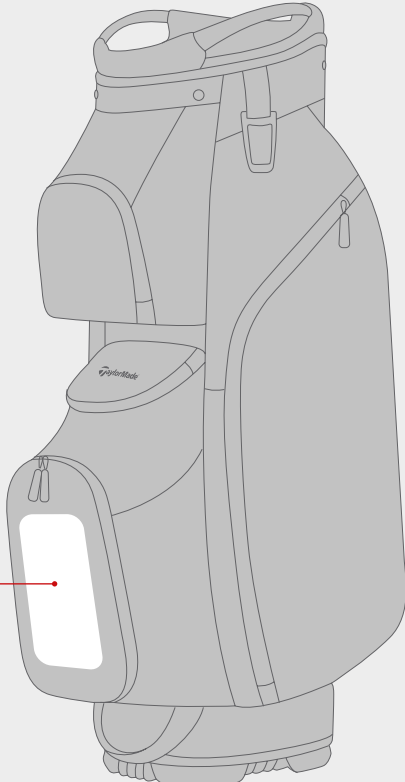

**CUSTOM**

EMBROIDERY  
BALL POCKET

**FLEXTECH SUPERLITE**

**CUSTOM**  
EMBROIDERY  
BALL POCKET

**PRO STAND**

**CUSTOM**  
EMBROIDERY  
BALL POCKET

**KALEA GOLD STAND**

**CUSTOM**  
EMBROIDERY  
BALL POCKET

TOUR BAG  
Front Panel

Cresting area:  
Maximum  
140mm wide

STAND BAGS  
Ball Pocket

Cresting area:  
Maximum  
100mm wide

FlexTech Junior  
Cresting area:  
Maximum  
75mm wide

CART BAGS  
Ball Pocket

Cresting area:  
Maximum  
100mm wide

STAND BAGS  
Apparel Pocket

Maximum creasting area:  
250mm in width and  
50mm in height

Screen print only.