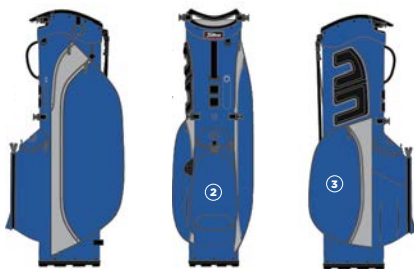

TITLEIST® GEAR SMU CUSTOM BAG

• Customizable locations:

- Saddle Pocket
- Ball Pocket
- Apparel Pocket

• Sizing: Varies by product

- Ball Pocket 10 cm X 10 cm
- Apparel Pocket 10 cm X 23 cm
- Accessories Pocket 10 cm X 18 cm
- Staff Bag Panel 13 cm

CHOOSE YOUR BAGS

CHOOSE YOUR ACCENTS COLORS

ADD YOUR LOGO IN THE BALL POCKET

ADD YOUR LOGO IN THE APPAREL POCKET

STEP 3: SELECT LOCATION

PLAYER BAGS

APPAREL POCKET

BALL POCKET

SIDE SADDLE

CART BAG

LEFT APPAREL POCKET

BALL POCKET

RIGHT APPAREL POCKET

STEP 4: SELECT CUSTOMIZATION

***ADD YOUR LOGO. CHOOSE EMBROIDERY**

TITLEIST® GEAR CORPORATE STOCK PLAYERS 4 BAG

- Premium, fully-featured bag
- Default logo size 75mm
- Default logo size for clothing pocket 125mm wide
- Short lead-time
- (For 2 positions, 2 charges apply)

Minimum	12 (repeat order 6)
Lead-Time	3-4 weeks
Color Options	<div style="display: flex; justify-content: space-around; align-items: center;"> <div style="text-align: center;">  <small>TB21SX4T-0 BLACK</small> </div> <div style="text-align: center;">  <small>TB21SX4T-4 NAVY</small> </div> <div style="text-align: center;">  <small>TB21SX4T-2 GREY</small> </div> </div>